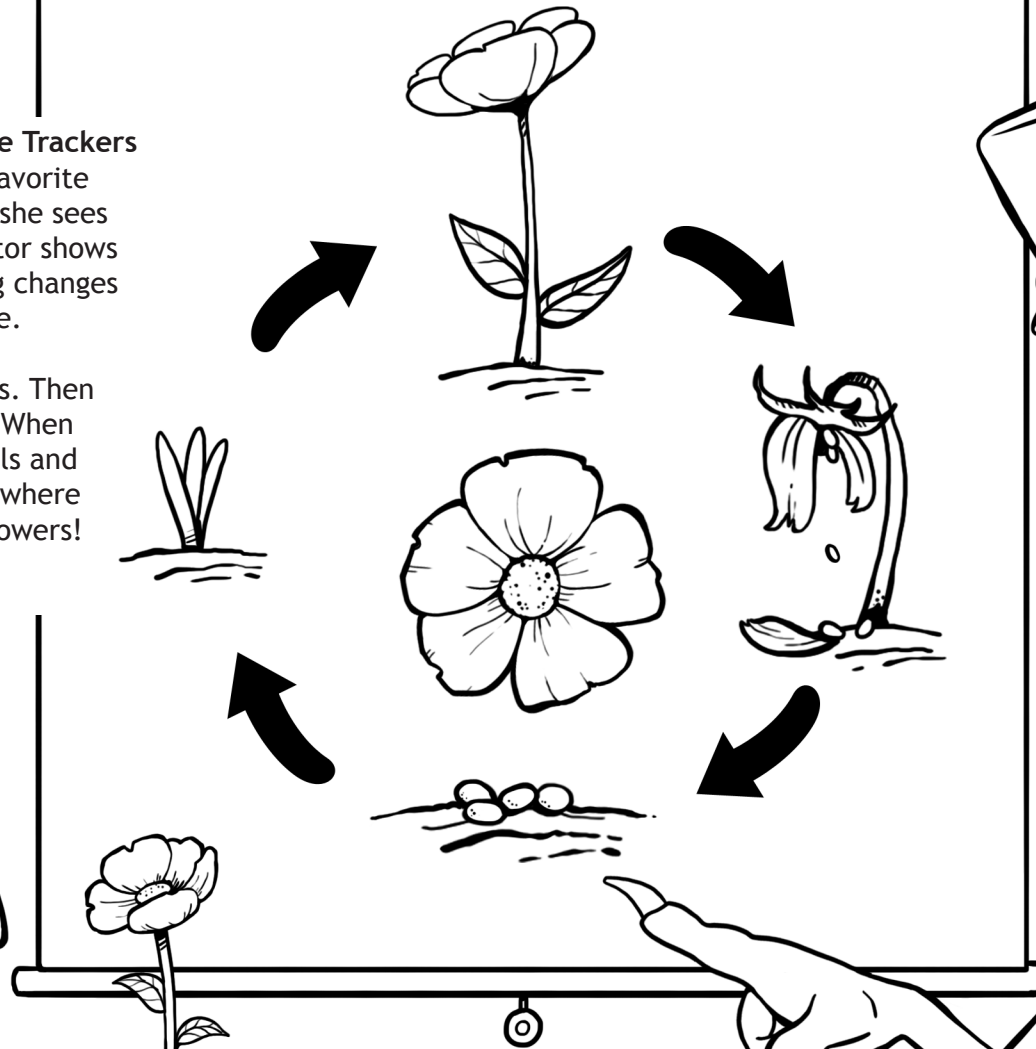

When Tiny goes on a **Nature Trackers** adventure to visit her favorite flowers, she is sad when she sees them wilting. Mr. Conductor shows her that every living thing changes during its life cycle.

Seeds grow into little plants. Then the plant grows flowers. When the flowers wilt, the petals and seeds drop to the ground where they can grow into new flowers!

You can be a **Nature Tracker**, too! Observe what kinds of plants and flowers are growing in your neighborhood.

pbskids.org/dinosaurtrain